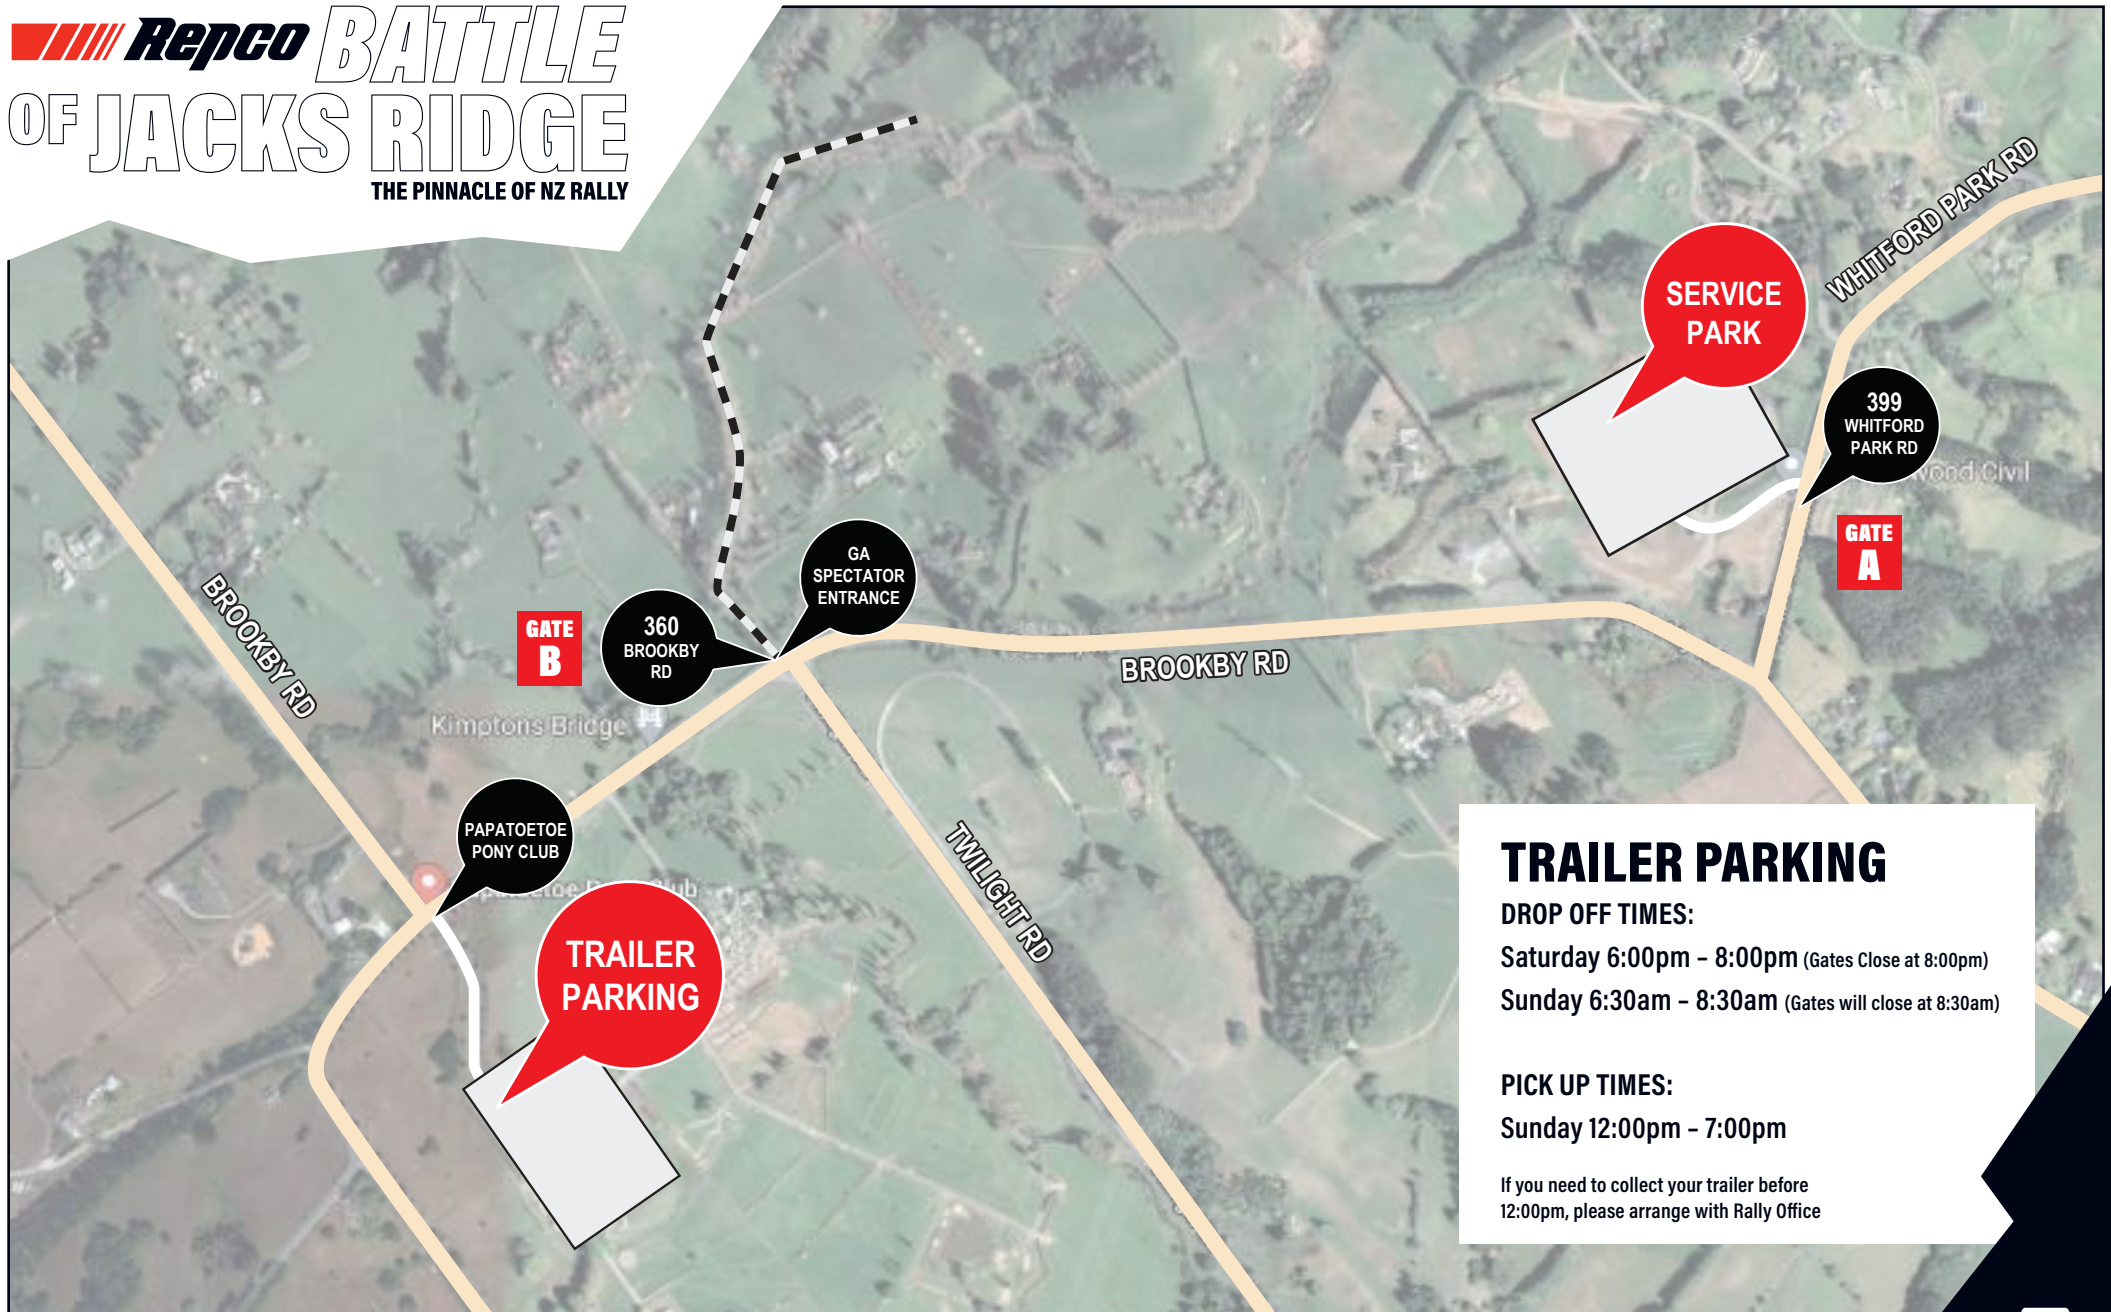

Repco BATTLE OF JACKS RIDGE

THE PINNACLE OF NZ RALLY

TRAILER PARKING

DROP OFF TIMES:
 Saturday 6:00pm - 8:00pm (Gates Close at 8:00pm)
 Sunday 6:30am - 8:30am (Gates will close at 8:30am)

PICK UP TIMES:
 Sunday 12:00pm - 7:00pm

If you need to collect your trailer before 12:00pm, please arrange with Rally Office

NOVEMBER 15TH 2020